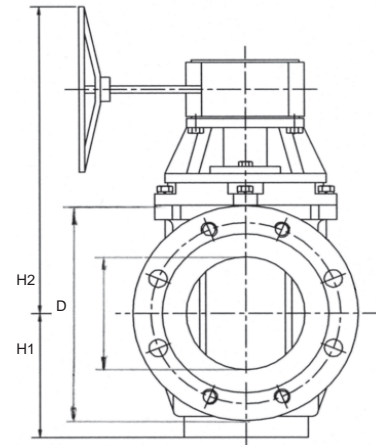

# Plug-Valve

Resilient Seated  
 Pressure Rating: PN 16  
 Material of Construction: Ductile Cast Iron GGG 40/50  
 DN 50 - DN 800

**DN 50 - DN 800**

**Catalogue No: 03-2020016**

<b>Range of application: Potable water</b>				
Size DN	Pressure rating PN	Hydrost. test pressure in bar		Admissible working pressure in bar up to 70°C
		Body	Seat	
50 - 800	16	24	16	16

*In case of order please specify the working conditions*

<b>Materials / Equipment</b>	
<b>Catalogue No.</b>	<b>03-2020016</b>
Body	GGG 40/50
Plug rubber lined	EPDM or NBR
Cover	GGG 40/50
Gland	GGG 40/50
Support	GGG 40/50
Shaft sealing	EPDM or NBR
Bearings	Bronze
O-rings	EPDM or NBR
Bolts and nuts	stainless steel A2
Corrosion protection	Epoxy powder coated blue
Gearbox	or equivalent
Handwheel	Steel, black coated

DN	L	H <sub>1</sub>	H <sub>2</sub>	PN 16		
				D	Anzahl der Durchgangslöcher Nos. of holes	Anzahl des Gewindelöcher Nos. of threaded holes
50	178	84	265	165	4 x Ø 19	--
65	190	93	265	185	4 x Ø 19	--
80	203	109	312	200	4 x Ø 19	4 x M 16
100	229	128	312	220	8 x Ø 19	--
125	254	128	312	250	8 x Ø 19	--
150	267	165	444	285	4 x Ø 23	4 x M 20
200	292	198	464	340	8 x Ø 23	4 x M 20
250	330	249	527	405	8 x Ø 28	4 x M 24, 30 mm tief, deep 30 mm
300	356	290	710	460	8 x Ø 28	4 x M 24, 30 mm tief, deep 30 mm
350	432	330	723	520	8 x Ø 28	8 x M 24, 30 mm tief, deep 30 mm
400	450	355	749	580	8 x Ø 31	8 x M 27, 36 mm tief, deep 36 mm
450	450	355	749	640	12 x Ø 31	8 x M 27, 36 mm tief, deep 36 mm
500	660	427	903	715	12 x Ø 34	8 x M 30, 36 mm tief, deep 36 mm
600	768	567	1015	840	12 x Ø 37	8 x M 33, 40 mm tief, deep 40 mm
700	865	633	1393	910	16 x Ø 37	8 x M 33, 40 mm tief, deep 40 mm
800	965	633	1393	1025	16 x Ø 40	8 x M 36, 45 mm tief, deep 45 mm