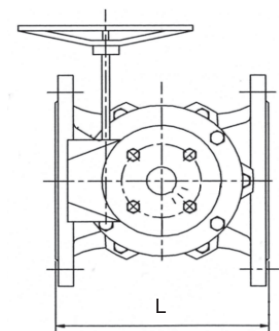

# Plug-Valve

Resilient Seated  
 Pressure Rating: PN 16  
 Material of Construction: Ductile Cast Iron GGG 40/50  
 DN 50 - DN 800

**DN 50 - DN 800**

**Catalogue No: 03-2020016**

<b>Range of application: Potable water</b>				
Size DN	Pressure rating PN	Hydrost. test pressure in bar		Admissible working pressure in bar up to 70°C
		Body	Seat	
50 - 800	16	24	16	16

*In case of order please specify the working conditions*

<b>Materials / Equipment</b>	
<b>Catalogue No.</b>	<b>03-2020016</b>
Body	GGG 40/50
Plug rubber lined	EPDM or NBR
Cover	GGG 40/50
Gland	GGG 40/50
Support	GGG 40/50
Shaft sealing	EPDM or NBR
Bearings	Bronze
O-rings	EPDM or NBR
Bolts and nuts	stainless steel A2
Corrosion protection	Epoxy powder coated blue
Gearbox	or equivalent
Handwheel	Steel, black coated

DN	L	H <sub>1</sub>	H <sub>2</sub>	PN 16		
				D	Anzahl der Durchgangslöcher Nos. of holes	Anzahl des Gewindelöcher Nos. of threaded holes
50	178	84	265	165	4 x Ø 19	--
65	190	93	265	185	4 x Ø 19	--
80	203	109	312	200	4 x Ø 19	4 x M 16
100	229	128	312	220	8 x Ø 19	--
125	254	128	312	250	8 x Ø 19	--
150	267	165	444	285	4 x Ø 23	4 x M 20
200	292	198	464	340	8 x Ø 23	4 x M 20
250	330	249	527	405	8 x Ø 28	4 x M 24, 30 mm tief, deep 30 mm
300	356	290	710	460	8 x Ø 28	4 x M 24, 30 mm tief, deep 30 mm
350	432	330	723	520	8 x Ø 28	8 x M 24, 30 mm tief, deep 30 mm
400	450	355	749	580	8 x Ø 31	8 x M 27, 36 mm tief, deep 36 mm
450	450	355	749	640	12 x Ø 31	8 x M 27, 36 mm tief, deep 36 mm
500	660	427	903	715	12 x Ø 34	8 x M 30, 36 mm tief, deep 36 mm
600	768	567	1015	840	12 x Ø 37	8 x M 33, 40 mm tief, deep 40 mm
700	865	633	1393	910	16 x Ø 37	8 x M 33, 40 mm tief, deep 40 mm
800	965	633	1393	1025	16 x Ø 40	8 x M 36, 45 mm tief, deep 45 mm