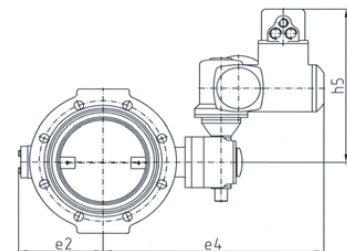

Butterfly Valve according to DIN EN 593 with Electric Actuator

Metal Seated
Face to Face: DIN EN 558-1 Series 14
Pressure Rating: PN 100
Material of Construction: Cast Steel GS-C 25

DN 200 - DN 1000

Catalogue No: 06-30314100

Range of application: Potable water				
Size DN	Pressure rating PN	Hydrotest pressure in bar		Admissible working pressure in bar up to 70°C
		Body	Seat	
200 - 1000	100	150	110	100

In case of order please specify the working conditions

Materials / Equipment	
Catalogue No.	06-30314100
Body	GS-C 25
Disc	GS-C 25
Seating in the body	Stainless steel
Retaining ring	Carbon steel
Profile sealing ring	Stainless steel
Bearing bushes	Bronze
Shafts	stainless steel 1.4460
Bearing covers	GS-C 25
Shaft sealing	Graphite
Bolts and nuts	Stainless steel A2
Corrosion protection	Epoxy powder coated RAL 5015
Gearbox	Wormgearbox
Electric actuator	Auma or equivalent

Size DN mm	Face to face length acc. to DIN EN 558-1 Series 14 L mm	Flange D mm	Handwheel HR mm	Dimensions						Weight ~ kg	Volume ~ m³
				A mm	B mm	h₅ mm	e₁ mm	e₂ mm	e₄ mm		
200	230	415	160	265	249	438	112	230	610	162	0.33
250	250	470	160	265	249	463	164	250	667	223	0.38
300	270	530	160	265	249	468	164	300	704	281	0.48
350	290	600	160	265	249	468	164	332	787	405	0.65
400	310	670	160	265	249	582	183	372	808	482	0.74
500	350	800	160	265	249	582	183	440	878	705	0.99
600	390	930	160	265	249	587	192	512	957	891	1.28
700	430	1045	160	265	249	618	214	555	1002	1,436	1.65
800	470	1165	160	265	249	618	214	615	1057	1,972	1.83
900	510	1285	160	265	249	744	256	670	1137	2,516	2.40
1000	550	1415	160	265	249	765	256	730	1202	3,411	2.95

We reserve the right to make technical modifications

SAUDI VALVES MANUFACTURING

Tel.: +966 3 341 8514 - Fax: +966 3 341 8515
P. O. Box 10137 Jubail Industrial City, 31961 The Kingdom of Saudi Arabia
E-mail: info@saudivalves.com - Internet: www.saudivalves.com