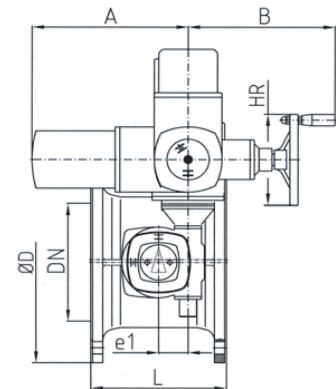

# Butterfly Valve according to DIN EN 593 with Electric Actuator

Metal Seated  
 Face to Face: DIN EN 558-1 Series 14  
 Pressure Rating: PN 100  
 Material of Construction: Cast Steel GS-C 25

DN 200 - DN 1000

Catalogue No: 06-30314100

Range of application: Potable water				
Size DN	Pressure rating PN	Hydrotest pressure in bar		Admissible working pressure in bar up to 70°C
		Body	Seat	
200 - 1000	100	150	110	100

*In case of order please specify the working conditions*

Materials / Equipment	
Catalogue No.	06-30314100
Body	GS-C 25
Disc	GS-C 25
Seating in the body	Stainless steel
Retaining ring	Carbon steel
Profile sealing ring	Stainless steel
Bearing bushes	Bronze
Shafts	stainless steel 1.4460
Bearing covers	GS-C 25
Shaft sealing	Graphite
Bolts and nuts	Stainless steel A2
Corrosion protection	Epoxy powder coated RAL 5015
Gearbox	Wormgearbox
Electric actuator	Auma or equivalent

Size DN mm	Face to face length acc. to DIN EN 558-1 Series 14 L mm	Flange D mm	Handwheel HR mm	Dimensions						Weight ~ kg	Volume ~ m³
				A mm	B mm	h <sub>5</sub> mm	e <sub>1</sub> mm	e <sub>2</sub> mm	e <sub>4</sub> mm		
200	230	415	160	265	249	438	112	230	610	162	0.33
250	250	470	160	265	249	463	164	250	667	223	0.38
300	270	530	160	265	249	468	164	300	704	281	0.48
350	290	600	160	265	249	468	164	332	787	405	0.65
400	310	670	160	265	249	582	183	372	808	482	0.74
500	350	800	160	265	249	582	183	440	878	705	0.99
600	390	930	160	265	249	587	192	512	957	891	1.28
700	430	1045	160	265	249	618	214	555	1002	1,436	1.65
800	470	1165	160	265	249	618	214	615	1057	1,972	1.83
900	510	1285	160	265	249	744	256	670	1137	2,516	2.40
1000	550	1415	160	265	249	765	256	730	1202	3,411	2.95