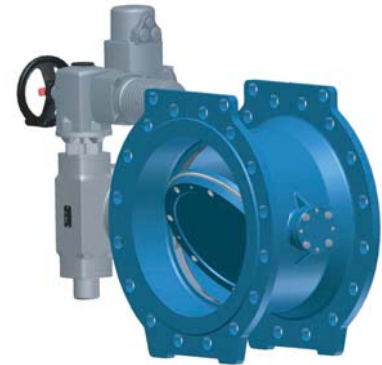

# Butterfly Valve according to DIN EN 593 with Electric Actuator

Metal Seated  
 Face to Face: DIN EN 558-1 Series 14  
 Pressure Rating: PN 100  
 Material of Construction: Cast Steel GS-C 25

DN 200 - DN 1000

Catalogue No: 06-30314100

Range of application: Potable water				
Size DN	Pressure rating PN	Hydrotest pressure in bar		Admissible working pressure in bar up to 70°C
		Body	Seat	
200 - 1000	100	150	110	100

*In case of order please specify the working conditions*

Materials / Equipment	
Catalogue No.	06-30314100
Body	GS-C 25
Disc	GS-C 25
Seating in the body	Stainless steel
Retaining ring	Carbon steel
Profile sealing ring	Stainless steel
Bearing bushes	Bronze
Shafts	stainless steel 1.4460
Bearing covers	GS-C 25
Shaft sealing	Graphite
Bolts and nuts	Stainless steel A2
Corrosion protection	Epoxy powder coated RAL 5015
Gearbox	Wormgearbox
Electric actuator	Auma or equivalent